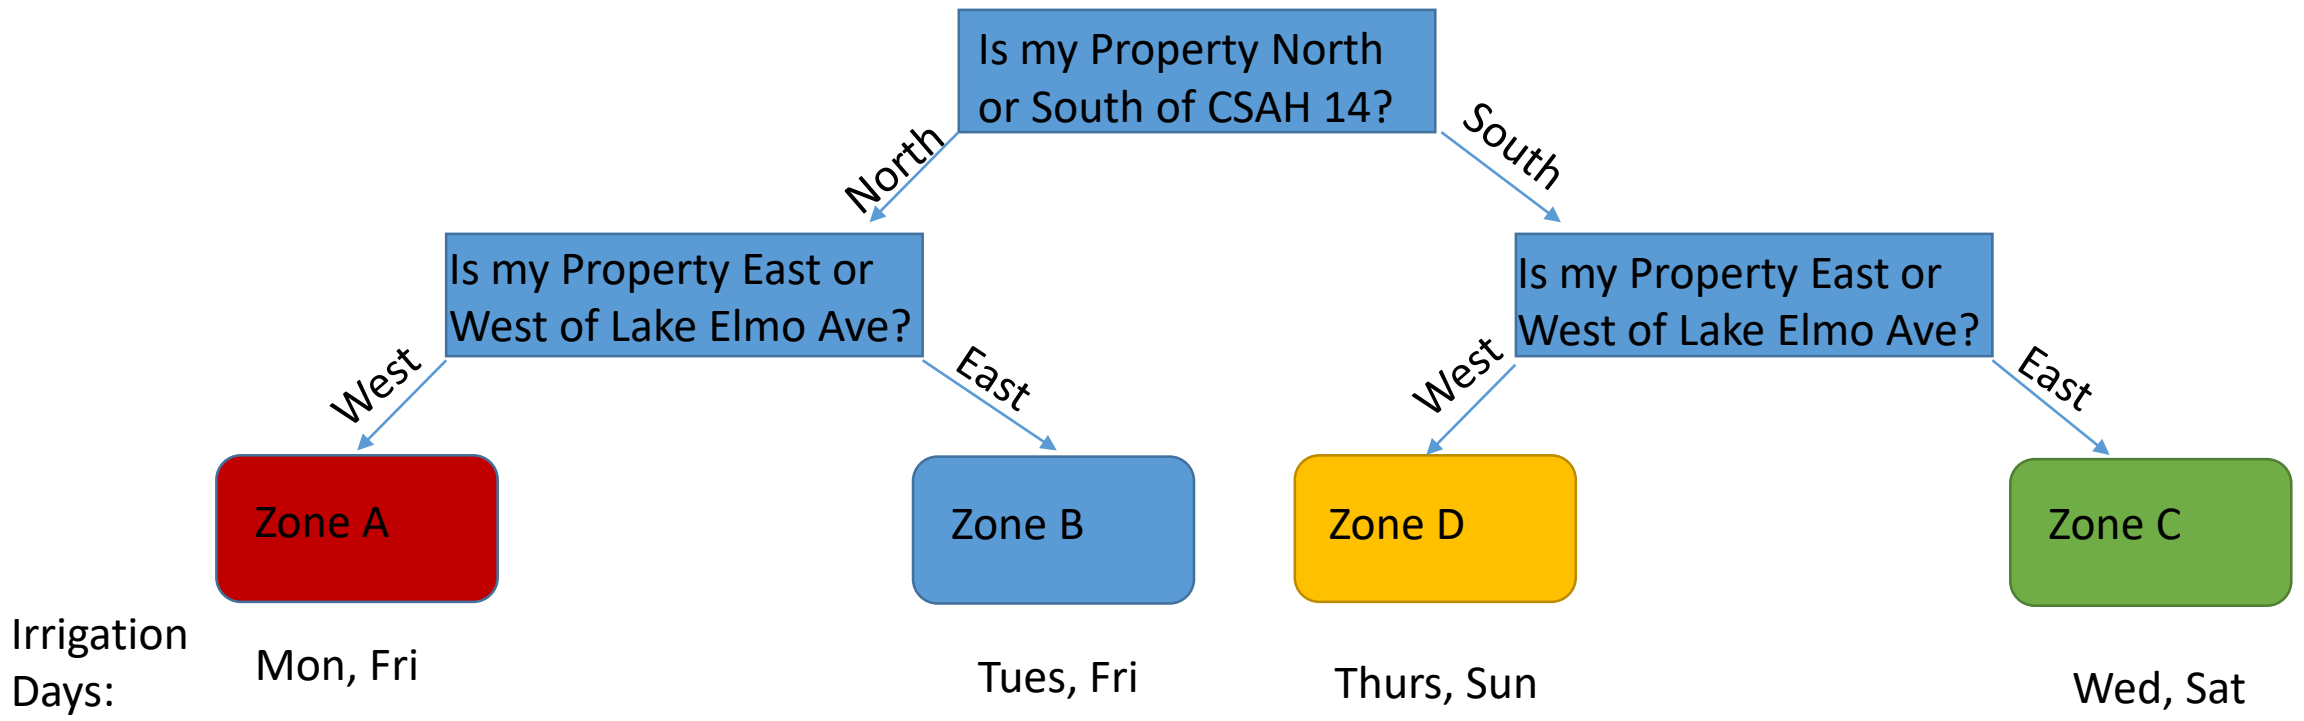

# What Watering Zone Am I In?

All property owners are prohibited from watering, sprinkling, or irrigating their lawns between the hours of 5:00 a.m. and 5:00 p.m. daily. Attended hand-watering of plants, shrubs, trees, and gardens not required to follow this schedule.